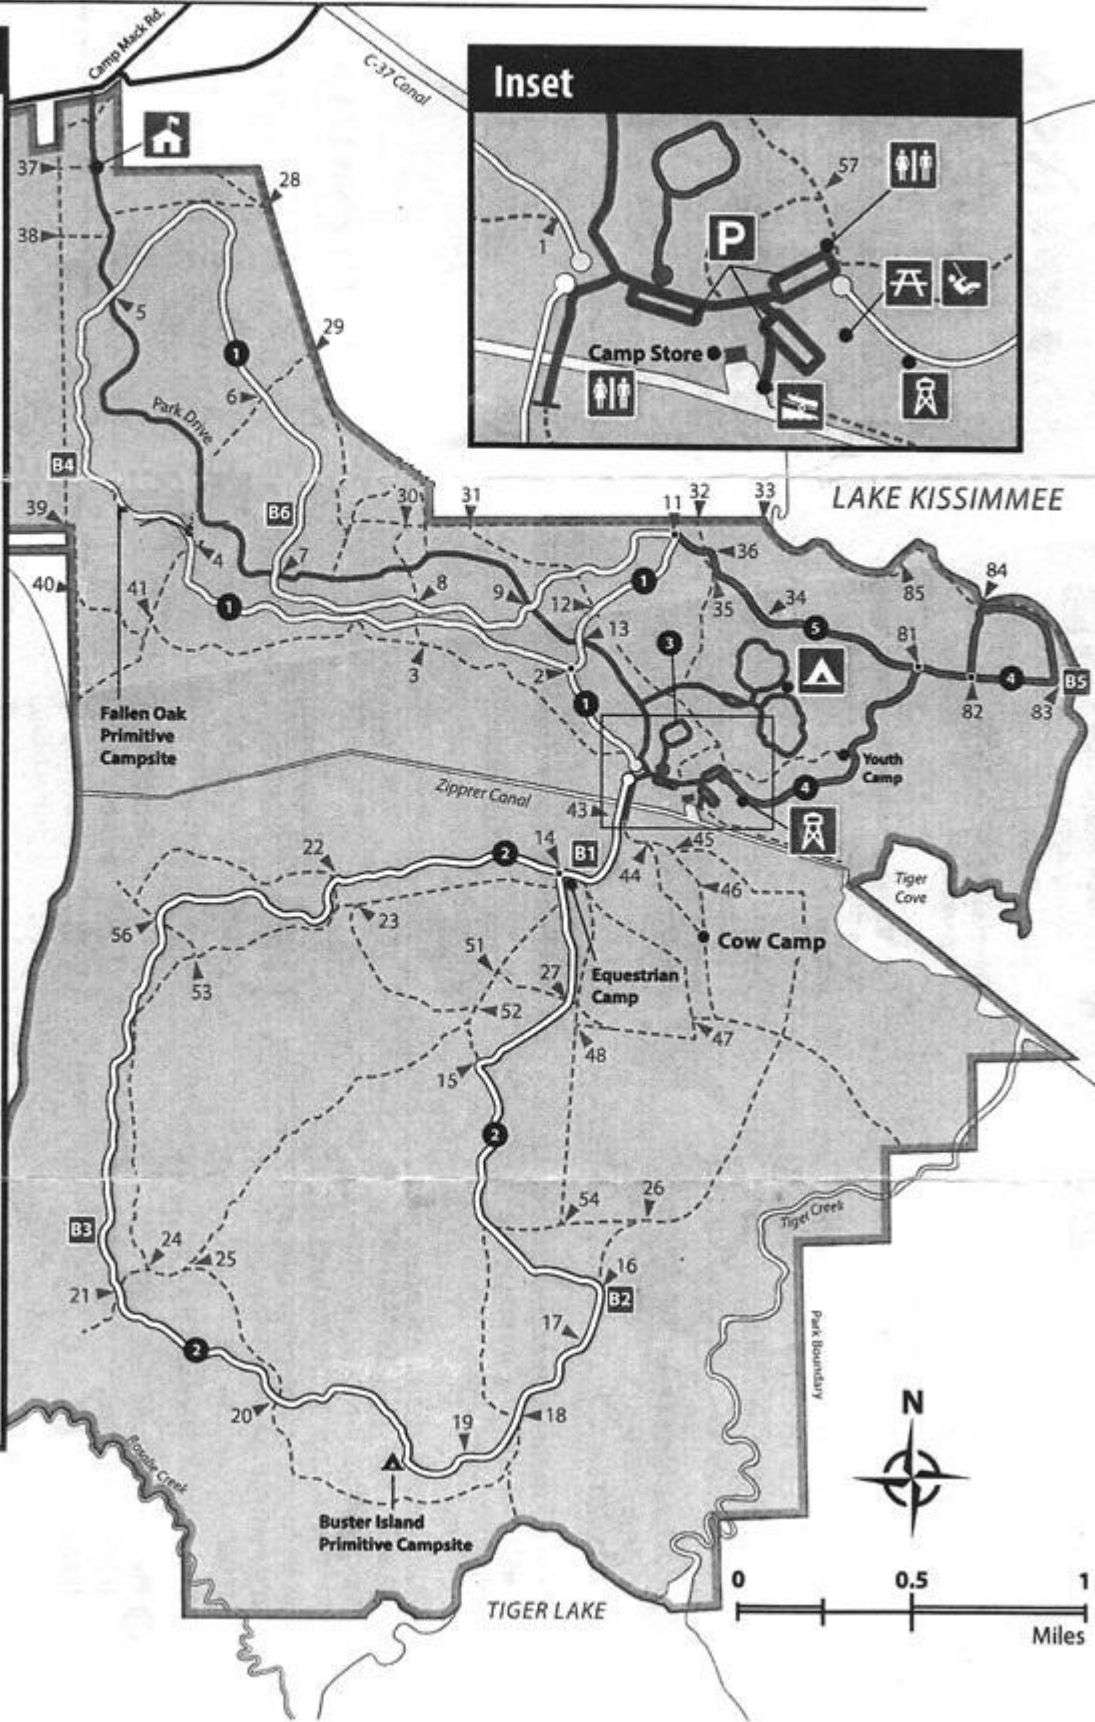

LAKE KISSIMMEE STATE PARK

Trail Map

Map Legend

-  Boat Ramp
-  Campground
-  Observation Tower
-  Parking
-  Picnic Area
-  Playground
-  Ranger Station
-  Restrooms

-  **B1** Numbered Benches
-  Intersection Markers

 Park Boundary

 Paved Road

 Service Road or Fireline

 **1**
Kristin Jacobs Trail
6.0 mi / 9.65 km

 **2**
Buster Island Loop
6.7 mi / 10.9 km

 **3**
Flatwoods Pond Trail
0.25 mi / 0.40 km

 **4**
Gobbler Ridge Trail
2.80 mi / 4.51 km

 **5**
Connector Trail
0.9 mi / 1.4 km

Inset

LAKE ROSALIE

TIGER LAKE